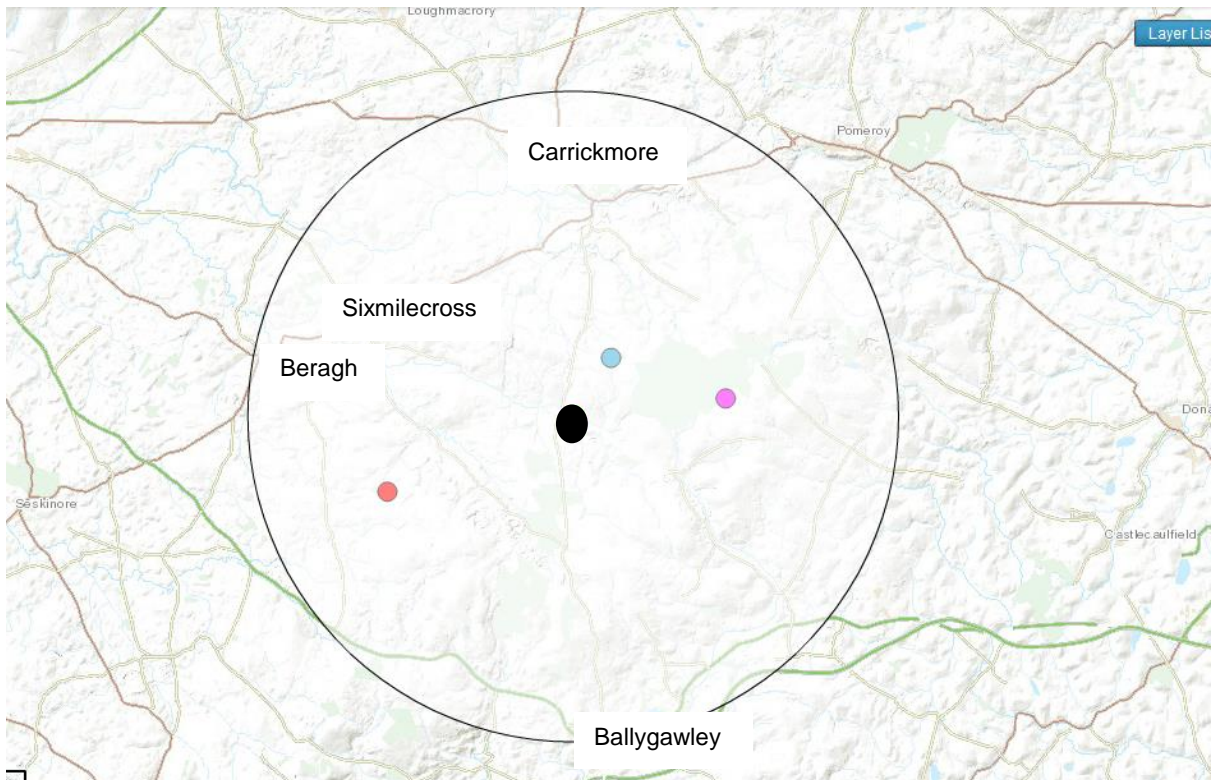

### 3.1 LOCATION MAP

*Approximate catchment of the 3 windfarms*

- Gortfinbar
- Eshmore
- Altamuskin

Catchment area - 5 mile radius of centre point (black marker) of the 3 windfarms